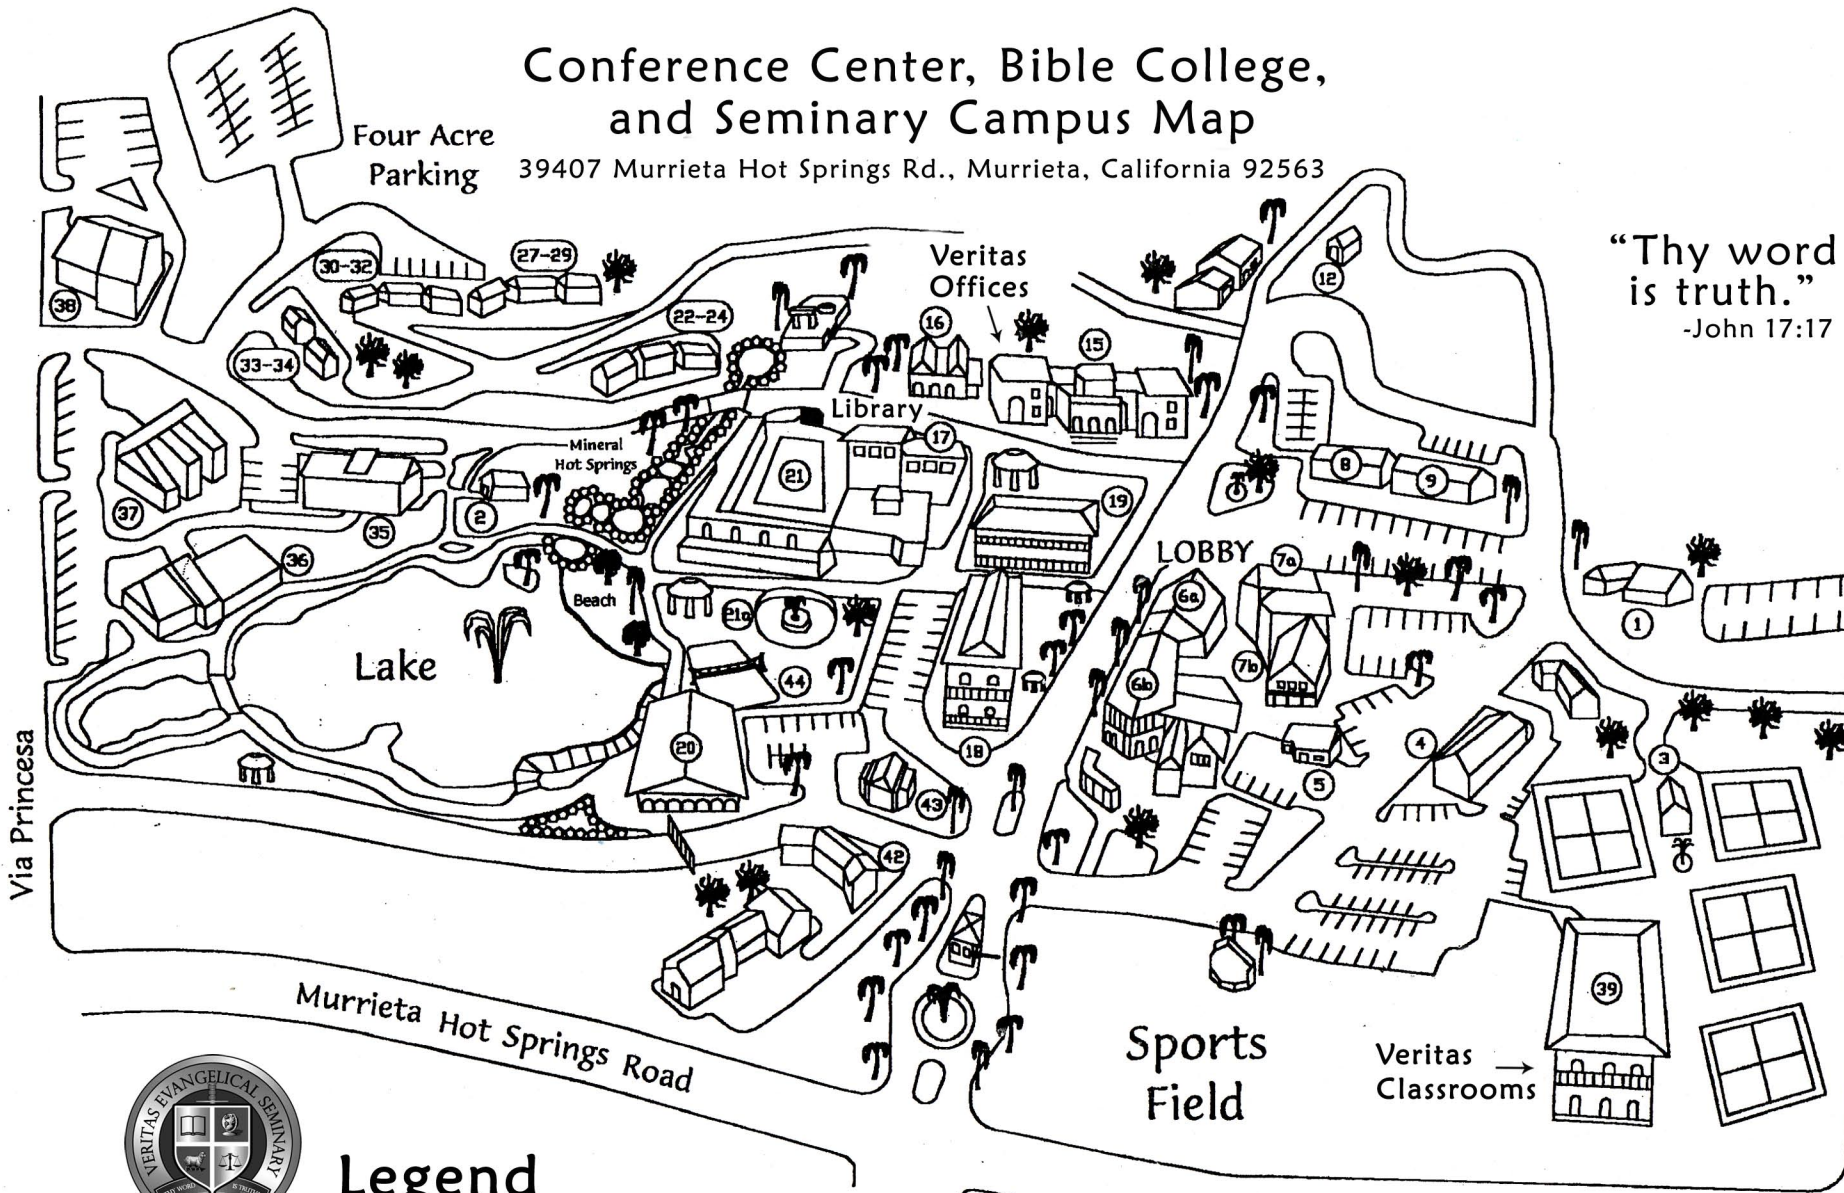

Conference Center, Bible College, and Seminary Campus Map

39407 Murrieta Hot Springs Rd., Murrieta, California 92563

Four Acre Parking

“Thy word is truth.”
-John 17:17

Legend

- | | | | | |
|--|-------------------------------|---|---|----------------------------|
| 1. East Men's Dorm | 6b. Student Dining Room | 17. Library/Main Assembly
Grace Room
Upper Room
Mercy Room | 21a. SPA | 36. Lakeside Lodge |
| 2. Prayer Chapel | 7a. Hospitality Room | 18. California Dorm Rooms
(#100-#141) | 22-24. Lower Hillside Dorm Rooms
(#320-#325) | 37. Harmony Lodge |
| 3. Tennis Courts | 7b. Theater and Coffeehouse | 19. Monterey Dorm Rooms
(#150-#169) | 27-32. Upper Hillside Dorm Rooms
(#340-#351) | 38. Fellowship Lodge |
| 4. Maintenance | 8-9. Terrace Dorm Rooms | 20. Sanctuary | 33-34. West Hillside Dorms
(#330-#333) | 39. Multi-Purpose Building |
| 5. Student Laundry | 12. "Profits Little" Gym | 21. Pool & Changing Rooms | 35. Spring Lodge
(#300-#315) | 42. Bookstore |
| 6a. Main Lobby Entrance
Conference Center Dining
Staff Dining Room | 15. Stone Lodge | | | 43. Recreation Building |
| | 16. New Bible College Offices | | | 44. Volleyball Court |